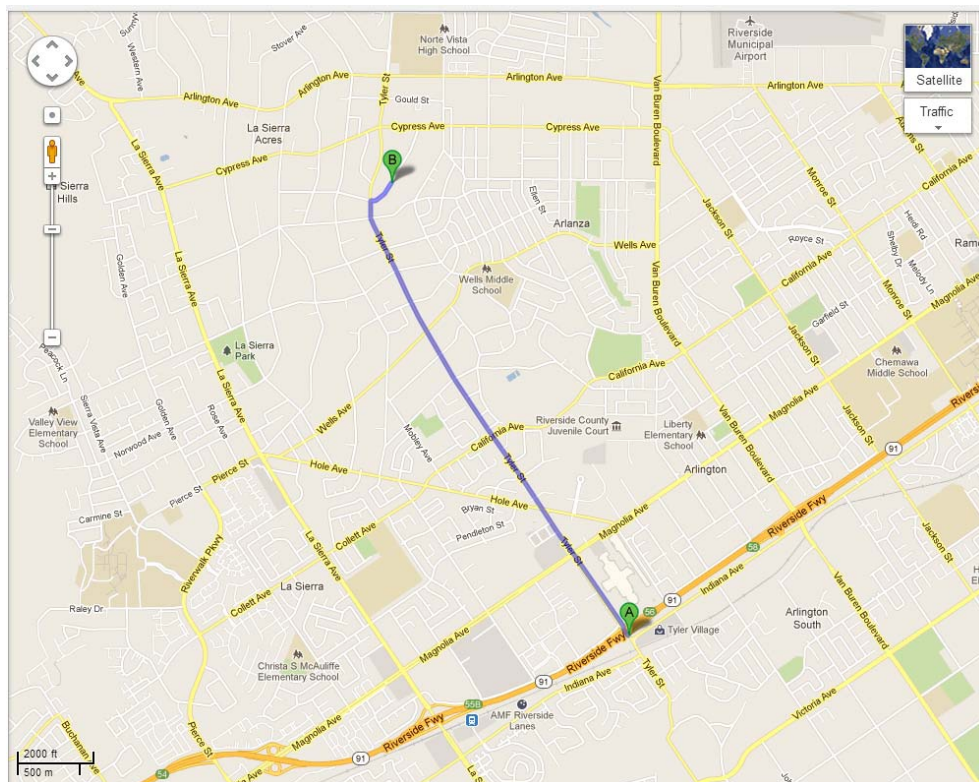

Directions to the Pasture

[Map to the Pasture](#)

Address: 5865 Robinson Riverside 92503

- From the 91 Freeway exit at Tyler (Tyler is a few miles east of the 15 Freeway).
- Travel North on Tyler (If you are heading east on the 91, make a left at bottom of ramp and go under freeway. If you are coming west, turn right onto Tyler).
- Go 2.5 on miles Tyler to Robinson, make a right. (Robinson is the first street after Campbell which has a stop light, if you get to Cypress or Arlington you've gone too far).
- At the top of the hill look for a blue mail box under a tree on the Right and the double chain link gates just past it. Inside the gate look for an old White with brown stripe Vogue motor home. Pull in, park and close gates behind you.

[Map to the Pasture](#)